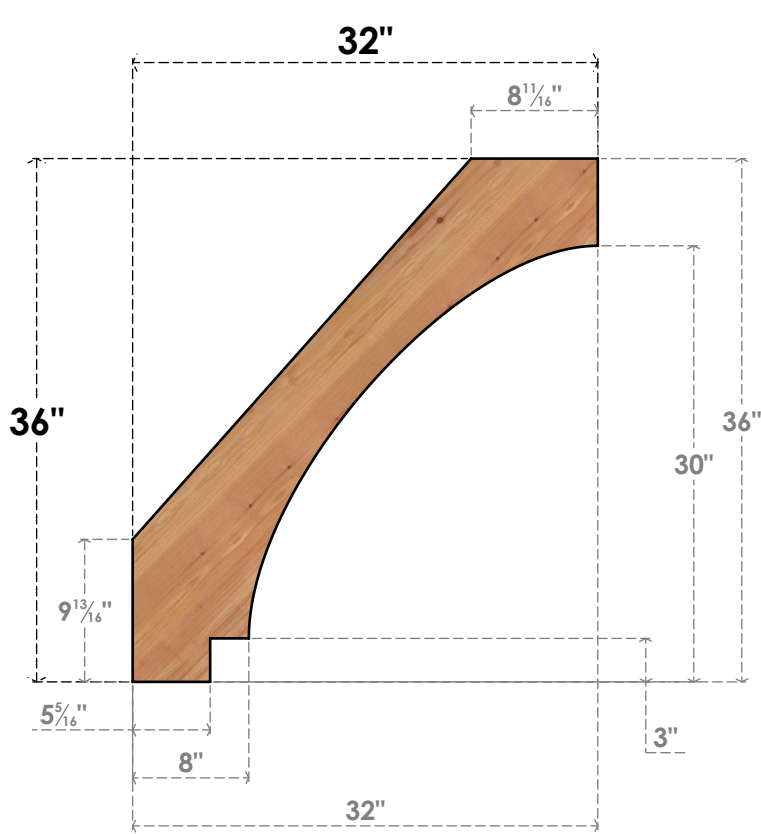

BRC04X32X36IMP00SWR

3 1/2"W X 32"D X 36"H IMPERIAL SMOOTH BRACE, WESTERN RED CEDAR

SIDE

FRONT

EKENA MILLWORK
 2300 WEST MAIN ST.
 CLARKSVILLE, TX 75426
 TOLL FREE: 866-607-0453
 WWW.EKENAMILLWORK.COM

NOTES