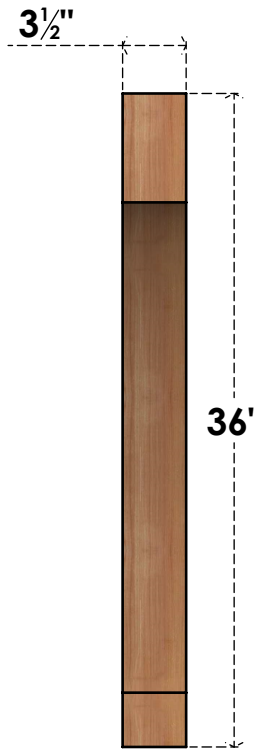

BRC04X32X36IMP00SWR

3 1/2"W X 32"D X 36"H IMPERIAL SMOOTH BRACE, WESTERN RED CEDAR

SIDE

FRONT

EKENA MILLWORK
 2300 WEST MAIN ST.
 CLARKSVILLE, TX 75426
 TOLL FREE: 866-607-0453
 WWW.EKENAMILLWORK.COM

NOTES

1. INSTALLATION TO BE COMPLETED IN ACCORDANCE WITH MANUFACTURER'S SPECIFICATIONS.
2. DRAWING MAY NOT BE TO SCALE
3. THIS DRAWING IS INTENDED FOR DESIGN AND PLANNING PURPOSES ONLY.
4. ALL INFORMATION CONTAINED HEREIN WAS CURRENT AT THE TIME OF DEVELOPMENT BUT MUST BE REVIEWED AND APPROVED BY THE PRODUCT MANUFACTURER TO BE CONSIDERED ACCURATE.
5. PRODUCTS ARE NOT KILN DRIED. THIS ITEM IS UNIQUE AND WILL CONTAIN THE NATURAL VARIATIONS THAT THE WOOD SPECIES OFFERS. THIS MAY RESULT IN VARIATIONS UP TO 1/4"